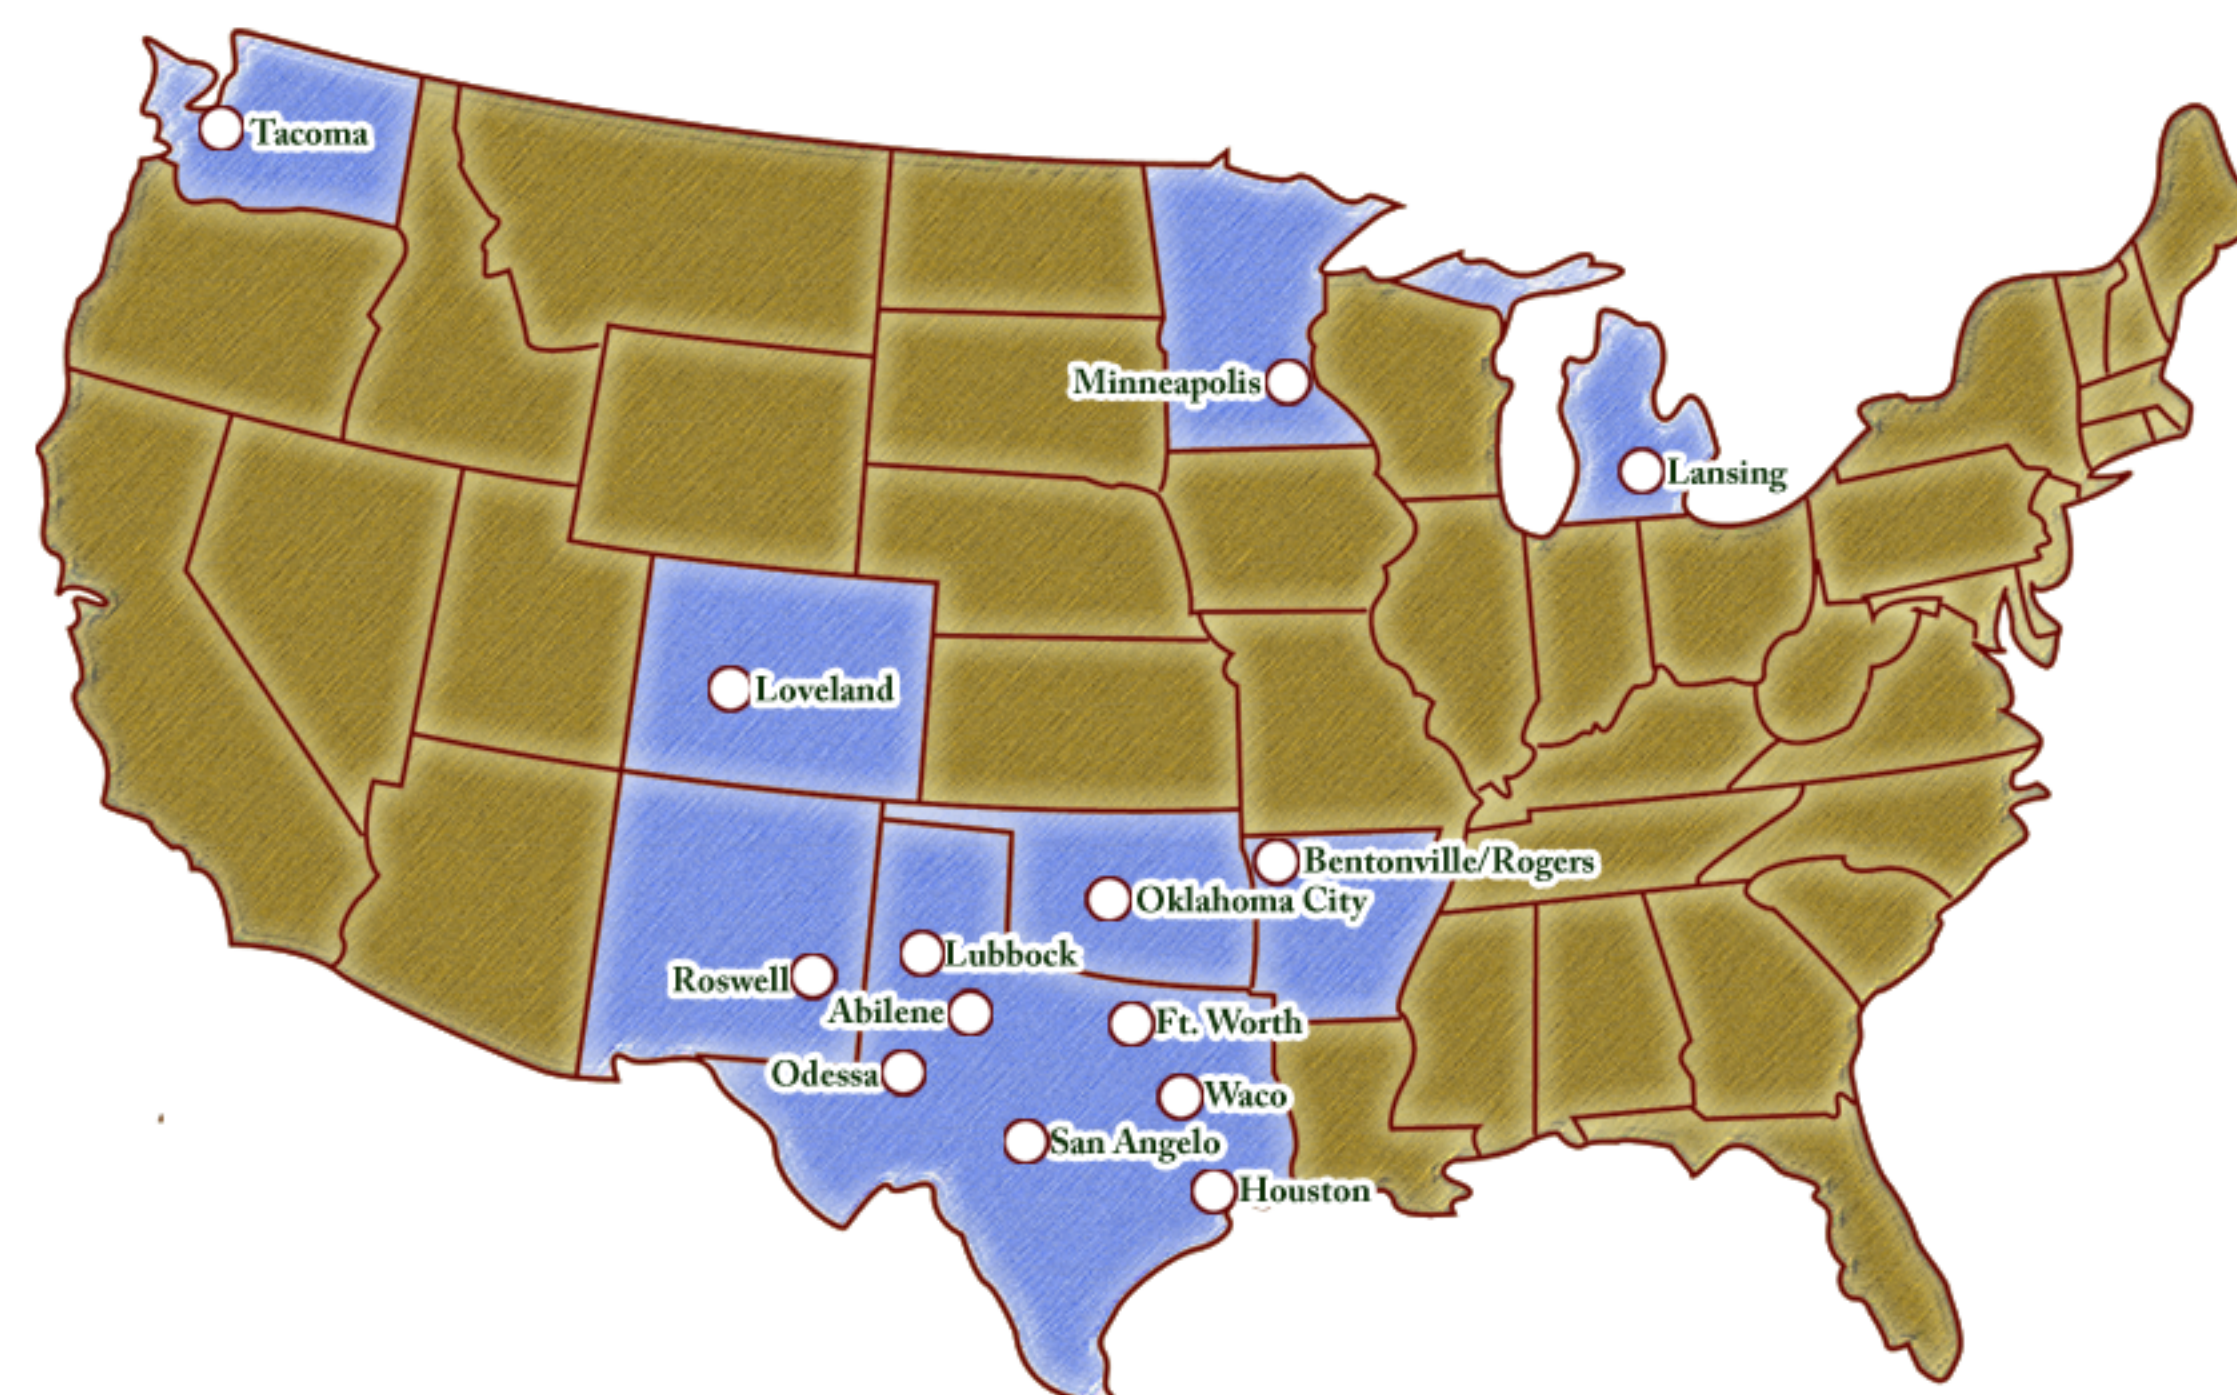

“SING TO THE L-RD A NEW SONG; SING TO THE L-RD, ALL THE EARTH!”

FROM EXILE to REDEMPTION

RABBI CHAIM RICHMAN IN AMERICA: JANUARY 2011

Presentations in Texas, the Lone Star State:

- ❖ Jan. 4 Odessa TX, 7:00 PM: MCM Grande Hotel, 6201 E Bus. Loop 20. Contact phone: 325-698-0169
- ❖ Jan. 6 Lubbock TX, 7:00 PM: KoKo Palace, 5101 Ave. Contact Phone: 806-777-4787
- ❖ Jan. 9, 10:00 AM: South Plains Hebraic Center, 809 Inler (FM 179) - Special Presentation
- ❖ Jan. 9 (Evening) Abilene, TX, 7:00 PM: Logos Group Hotel, in the Library, 5403 S 1st St., Contact phone: 325-698-0169
- ❖ Jan. 10 San Angelo TX, 7:00 PM: La Quinta Inn & Conf Ctr, 2307 Loop 306. Contact phone: 325-698-0169
- ❖ Jan. 13 (Afternoon) Bnei Noach Conference - Waco, TX, 1:00 PM: (Note: These meetings are open to anyone who is interested in Torah for all people), 1:00 PM - 3:00 PM Sam Peak; 3:00 PM Break; 3:30 PM - 5:00 PM: Rabbi and Mrs. Richman will teach in separate sessions for men and women; 7:00 Main Event: "From Exile to Redemption" including an unprecedented update from the Temple Institute. Contact for more information at 254 723-0148 or Email: russellkirk@live.com
- ❖ Jan. 13 (Evening) Waco, TX: Holiday Inn, 1801 Development Blvd., Waco, TX 76705. Contact for more information at 254 723-0148 or Email: russellkirk@live.com
- ❖ Jan. 16 Houston, TX, Main event: Doors Open 7:00 PM - Lecture at 7:30 PM: Hilton Hotel - Houston Hobby Airport, 8181 Airport Blvd. Houston TX 77061 (Just off the Gulf Freeway) Rena Richman will give a class for women on Sunday, Jan 16th. Please call: 281 826 2264 for more information.
- ❖ Jan. 23 Greater Dallas Ft. Worth TX area: Victory Family Church, 455 NW John Jones Blvd. (Hwy 731), Burleson, Texas, Contact Number: 817-994-4683